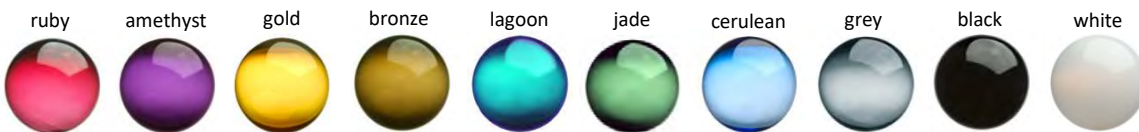

ITEM	NAME	SIZE	DIMENSION	FINISH	SKU	SHINY	ETCHED	MIRRORED
	AGI	small	4.5"X9"D	shiny/etched/mirrored	AG - SM - S/E/M	y	y	y
	AGI	medium	6"X12"D	shiny/etched/mirrored	AG - M - S/E/M	y	y	y
	AGI	large	7.5"X16"D	shiny/etched/mirrored	AG - L - S/E/M	y	y	y

AGI

AGI, or *mackerel* is named from one of our favorite fish. Agi sits low on a table with a raised base that makes the vase appear as if its floating.

SINGLE COLOURS

MIRRORED COLOURS

*Also available in one of our custom single colours in either the etched (E), shiny (S) or mirrored (M) finish. (See colour chart.)