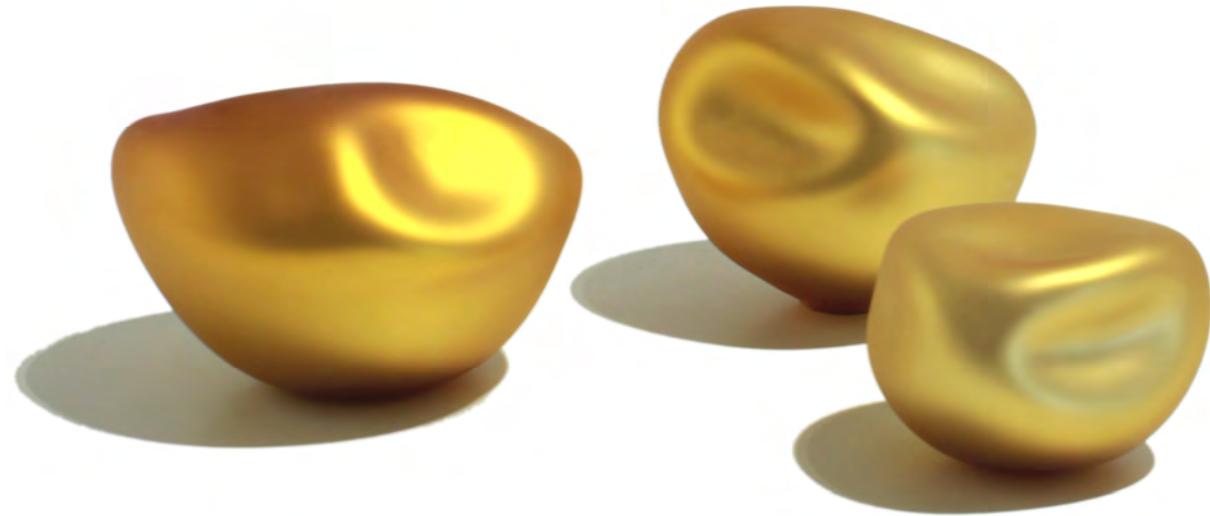

ITEM	NAME	SIZE	DIMENSION	FINISH	SKU
	CRUSHED ROUND PEARL	small	4" L x 4" W x 3" H	pearl	CRP - SM - PRL
	CRUSHED ROUND PEARL	medium	6" L x 6" W x 4" H	pearl	CRP - M - PRL
	CRUSHED ROUND PEARL	large	9" L x 9" W x 6" H	pearl	CRP - L - PRL
	CRUSHED ROUND PEARL	extra large	12" L x 12" W x 10" H	pearl	CRP - XL - PRL

CRUSHED ROUND PEARL

CRUSHED ROUND PEARL has a soft dented shape. Each one is unique and one of a kind, just like a pearl you would find in its natural state.

**Available in one of our custom single transparent colours in (P) pearl. (See colour chart.)*