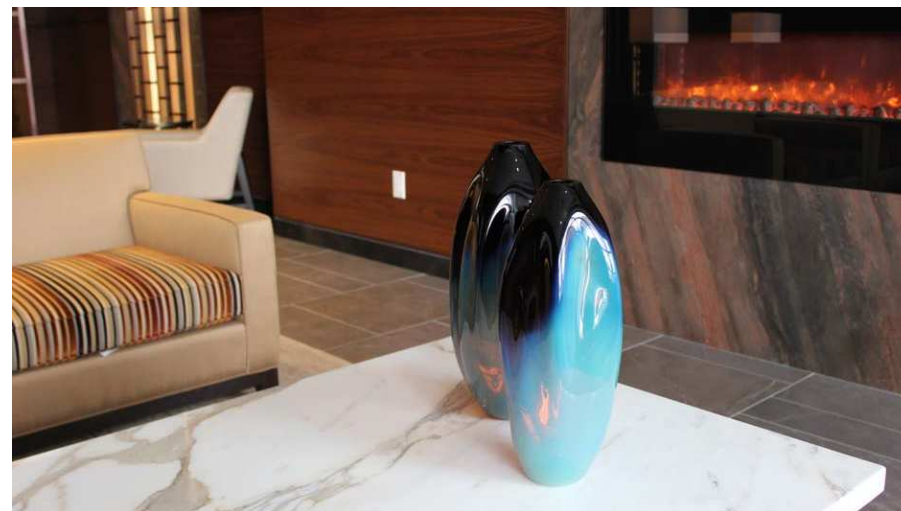

ITEM	NAME	SIZE	DIMENSION	FINISH	SKU	SHINY	ETCHED	MIRRORED
	DRAPE	mini	9" X 5"	shiny/etched/mirrored	DR - MI - S/E/M	y	y	y
	DRAPE	small	12" X 6"	shiny/etched/mirrored	DR - SM - S/E/M	y	y	y
	DRAPE	medium	16" X 8"	shiny/etched/mirrored	DR - M - S/E/M	y	y	y
	DRAPE	large	22" X 10"	shiny/etched/mirrored	DR - L - S/E/M	y	y	y
	DRAPE	x-large	26" x 12"	shiny/etched/mirrored	DR - XL - S/E/M	y	y	y

DRAPE

DRAPE utilizes the fluid nature of hot glass to show movement, capturing gentle folds as the piece cools during the glassblowing process.

MIRRORED COLOURS

**Also available in one of our custom single colours in either the etched (E), shiny (S) or mirrored (M) finish. (See colour chart.)*