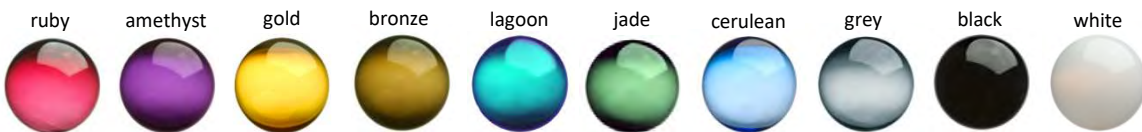

ITEM	NAME	SIZE	DIMENSION	FINISH	SKU	SHINY	ETCHED	MIRRORED
	ICHI	small	10"X6"	shiny/etched/mirrored	IC - SM - S/E/M	y	y	y
	ICHI	medium	14"X8"	shiny/etched/mirrored	IC - M - S/E/M	y	y	y
	ICHI	large	18"X10"	shiny/etched/mirrored	IC - L - S/E/M	y	y	y

## ICHI

ICHI is an elegant curvy hourglass shaped hand blown glass vase made for contemporary interior design styling complimenting minimalist or traditional decor.

### SINGLE COLOURS

### MIRRORED COLOURS

*\*Also available in one of our custom single colours in either the etched (E), shiny (S) or mirrored (M) finish. (See colour chart.)*