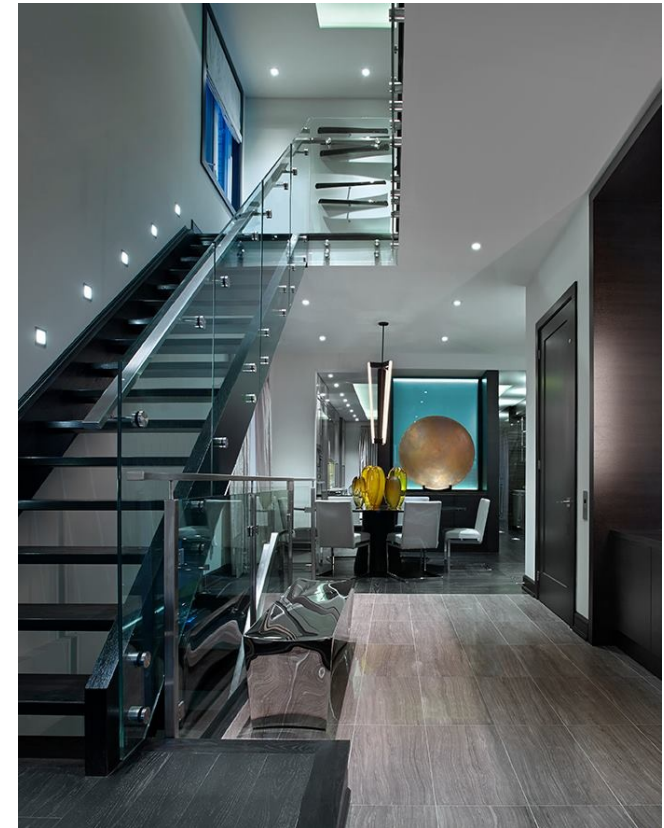

ITEM	NAME	SIZE	DIMENSION	FINISH	SKU	SHINY	ETCHED	MIRRORED
	IKA	small	4"x10"	shiny/etched/mirrored	IA - SM - S/E/M	y	y	y
	IKA	medium	6.5"x14"	shiny/etched/mirrored	IA - M - S/E/M	y	y	y
	IKA	large	9" x 20"	shiny/etched/mirrored	IA - L - S/E/M	y	y	y

IKA

IKA is a gradated oval vase perfect for an elegant floral arrangement. The English translation of IKA is *squid*.

This form is reminiscent of a squids mantle.

SINGLE COLOURS

MIRRORED COLOURS

*Also available in one of our custom single colours in either the etched (E), shiny (S) or mirrored (M) finish. (See colour chart.)