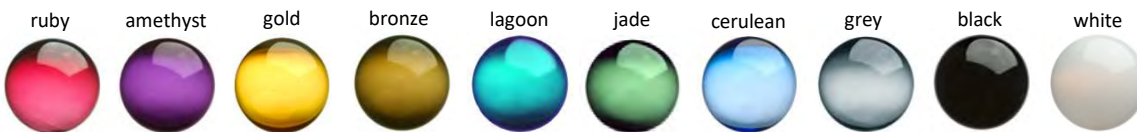

ITEM	NAME	SIZE	DIMENSION	FINISH	SKU	SHINY	ETCHED	MIRRORED
	IKA	small	4"x10"	shiny/etched/mirrored	IA - SM - S/E/M	y	y	y
	IKA	medium	6.5"x14"	shiny/etched/mirrored	IA - M - S/E/M	y	y	y
	IKA	large	9" x 20"	shiny/etched/mirrored	IA - L - S/E/M	y	y	y

IKA

IKA is a gradated oval vase perfect for an elegant floral arrangement. The English translation of IKA is *squid*.

This form is reminiscent of a squids mantle.

SINGLE COLOURS

MIRRORED COLOURS

*Also available in one of our custom single colours in either the etched (E), shiny (S) or mirrored (M) finish. (See colour chart.)