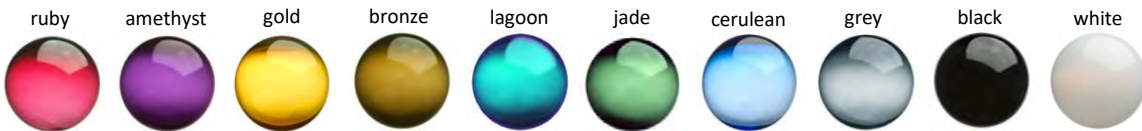

| ITEM                                                                              | NAME  | SIZE        | DIMENSION | FINISH                | SKU             | SHINY | ETCHED | MIRRORED |
|-----------------------------------------------------------------------------------|-------|-------------|-----------|-----------------------|-----------------|-------|--------|----------|
|  | IKURA | small       | 6"X6"     | shiny/etched/mirrored | IK - SM - S/E/M | y     | y      | y        |
|                                                                                   | IKURA | medium      | 8"X8"     | shiny/etched/mirrored | IK - M - S/E/M  | y     | y      | y        |
|                                                                                   | IKURA | large       | 10"X10"   | shiny/etched/mirrored | IK - L - S/E/M  | y     | y      | y        |
|                                                                                   | IKURA | extra large | 14"X14"   | shiny/etched/mirrored | IK - L - S/E/M  | y     | y      | y        |

## IKURA

IKURA is a round vase with a larger opening cut on an angle. The shape of this piece is inspired by ikura, the Japanese word for *salmon roe*.

### SINGLE COLOURS

### MIRRORED COLOURS

\*Also available in one of our custom single colours in either the etched (E), shiny (S) or mirrored (M) finish. (See colour chart.)