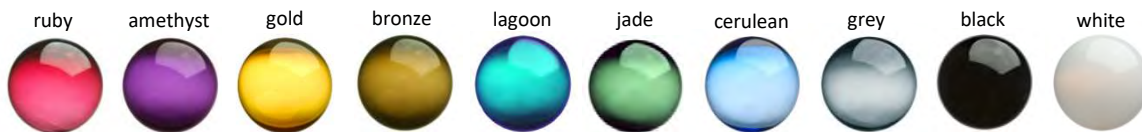

ITEM	NAME	SIZE	DIMENSION	FINISH	SKU	SHINY	ETCHED	MIRRORED
	MAKI	small	10" X 4"	shiny/etched	MK - SM - S/E	y	y	n/a
	MAKI	medium	14" X 6"	shiny/etched	MK - M - S/E	y	y	n/a
	MAKI	large	18"X8"	shiny/etched	MK - L - S/E	y	y	n/a

MAKI

MAKI is the name for this simple cylinder.
It came from our love for sushi and the MAKI roll.

SINGLE COLOURS

MIRRORED COLOURS

**Also available in one of our custom single colours in either the etched (E), shiny (S) or mirrored (M) finish. (See colour chart.)*