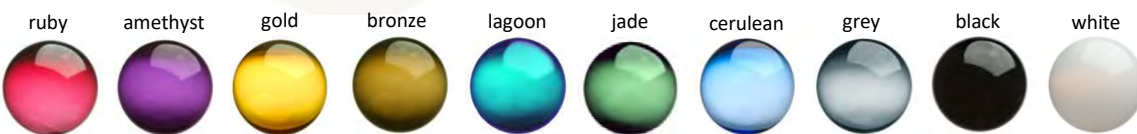

ITEM	NAME	SIZE	DIMENSION	FINISH	SKU	SHINY	ETCHED	MIRRORED
	MEI	small	4"x5.5"	shiny/etched/mirrored	MI - SM - S/E/M	y	y	y
	MEI	medium	6.5"x9.5"	shiny/etched/mirrored	MI - M - S/E/M	y	y	y
	MEI	large	12.5"x14"	shiny/etched/mirrored	MI - L - S/E/M	y	y	y

MEI

MEI is the name of one of the characters in the anime movie Totoro, directed by Hayao Miyazaki. One of our little boys favourite movies.

SINGLE COLOURS

MIRRORED COLOURS

**Also available in one of our custom single colours in either the etched (E), shiny (S) or mirrored (M) finish. (See colour chart.)*