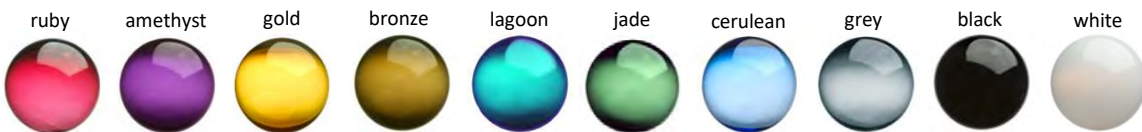

ITEM	NAME	SIZE	DIMENSION	FINISH	SKU	SHINY	ETCHED	MIRRORED
------	------	------	-----------	--------	-----	-------	--------	----------

NEGATIVE DROP

medium

10"W9.5"H

shiny/etched/mirrored

GDN - M - S/E/M

y

y

y

SINGLE COLOURS

MIRRORED COLOURS

**Also available in one of our custom single colours in either the etched (E), shiny (S) or mirrored (M) finish. (See colour chart.)*