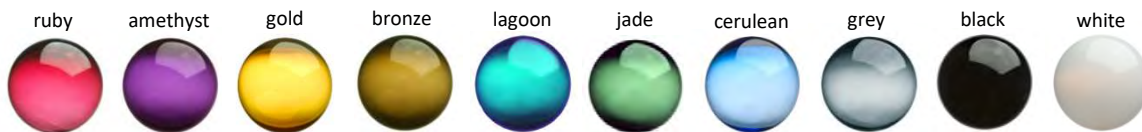

ITEM	NAME	SIZE	DIMENSION	FINISH	SKU	SHINY	ETCHED	MIRRORED
	NOMI CYLINDER	small	10"X4"	shiny/etched	NC - SM - S/E	y	y	n/a
	NOMI CYLINDER	medium	14"X6"	shiny/etched	NC - M - S/E	y	y	n/a
	NOMI CYLINDER	large	18"X8"	shiny/etched	NC - L - S/E	y	y	n/a

## NOMI CYLINDER

NOMI CYLINDER is a simple tall vase with an unexpected crisp groove in the side. Given the name NOMI or *chisel* as it relates to the groove in the body of the vessel.

### SINGLE COLOURS

### MIRRORED COLOURS

*\*Also available in one of our custom single colours in either the etched (E), shiny (S) or mirrored (M) finish. (See colour chart.)*