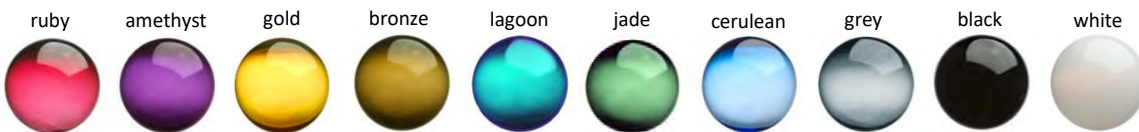

ITEM	NAME	SIZE	DIMENSION	FINISH	SKU	SHINY	ETCHED	MIRRORED
------	------	------	-----------	--------	-----	-------	--------	----------

POSITIVE DROP

medium

10"W8"H

shiny/etched/mirrored

GDP - M - S/E/M

y

y

y

POSITIVE DROP

SINGLE COLOURS

MIRRORED COLOURS

**Also available in one of our custom single colours in either the etched (E), shiny (S) or mirrored (M) finish. (See colour chart.)*