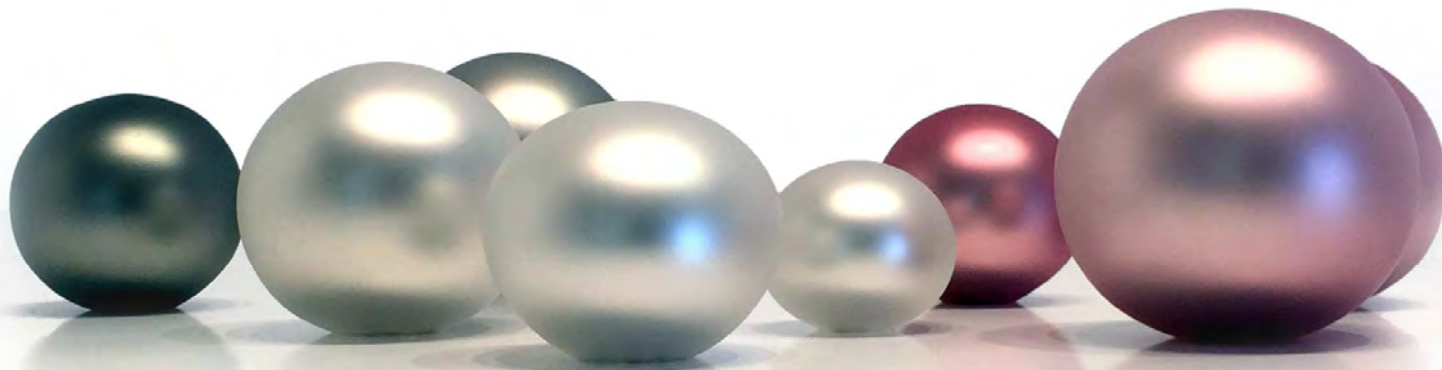

ITEM	NAME	SIZE	DIMENSION	FINISH	SKU
	ROUND PEARL	small	4"D	pearl	RP - SM - PRL
	ROUND PEARL	medium	6"D	pearl	RP - M - PRL
	ROUND PEARL	large	9"D	pearl	RP - L - PRL
	ROUND PEARL	extra large	12"D	pearl	RP - XL - PRL

ROUND PEARL

ROUND PEARL is a striking modern design accessory, meant to compliment traditional and contemporary spaces. Each one is unique and one of a kind, just like a pearl you would find in its natural state.

**Available in one of our custom single transparent colours in (P) pearl. (See colour chart.)*