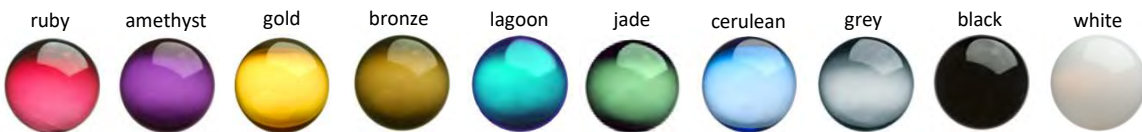

ITEM	NAME	SIZE	DIMENSION	FINISH	SKU	SHINY	ETCHED	MIRRORED
	TOKI	small	6"X6"	shiny/etched	TK - SM - E/S	y	y	n/a
	TOKI	medium	8"X8"	shiny/etched	TK - M - E/S	y	y	n/a
	TOKI	large	10"X10"	shiny/etched	TK - L - E/S	y	y	n/a
	TOKI	extra large	14"X14"	shiny/etched	TK - XL - E/S	y	y	n/a

TOKI

TOKI is a round vase, elegant in its simplicity .

SINGLE COLOURS

MIRRORED COLOURS

**Also available in one of our custom single colours in either the etched (E), shiny (S) or mirrored (M) finish. (See colour chart.)*