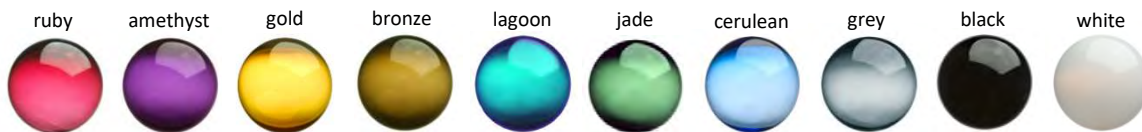

ITEM	NAME	SIZE	DIMENSION	FINISH	SKU	SHINY	ETCHED	MIRRORED
	TORO	small	8"X6.5"	shiny/etched/mirrored	TR - SM - S/E/M	y	y	y
	TORO	medium	12.5"X8"	shiny/etched/mirrored	TR - M - S/E/M	y	y	y
	TORO	large	16"X11"	shiny/etched/mirrored	TR - L - S/E/M	y	y	y

## TORO

TORO or *tuna* in Japanese was the name given to this form based on our love for sushi. TORO is a hand blown glass vase with a unique raised wide base which gives the appearance that its is floating.

### SINGLE COLOURS

### MIRRORED COLOURS

\*Also available in one of our custom single colours in either the etched (E), shiny (S) or mirrored (M) finish. (See colour chart.)