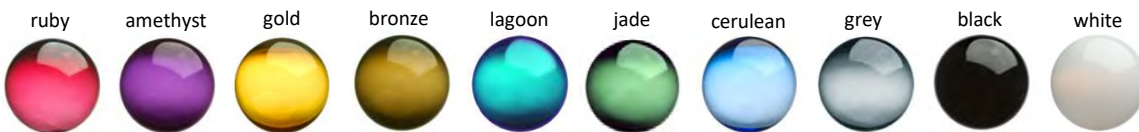

ITEM	NAME	SIZE	DIMENSION	FINISH	SKU	SHINY	ETCHED	MIRRORED
	TOTORO	small	6"X6"	shiny/etched	TO - SM - S/E	y	y	n/a
	TOTORO	medium	8"X8"	shiny/etched	TO - M - S/E	y	y	n/a
	TOTORO	large	10"X10"	shiny/etched	TO - L - S/E	y	y	n/a
	TOTORO	extra-large	14"X14"	shiny/etched	TO - XL - S/E	y	y	n/a

TOTORO

TOTORO is a round vase with an indented bottom.

TOTORO is one of our sons favorite anime characters.

SINGLE COLOURS

MIRRORED COLOURS

**Also available in one of our custom single colours in either the etched (E), shiny (S) or mirrored (M) finish. (See colour chart.)*