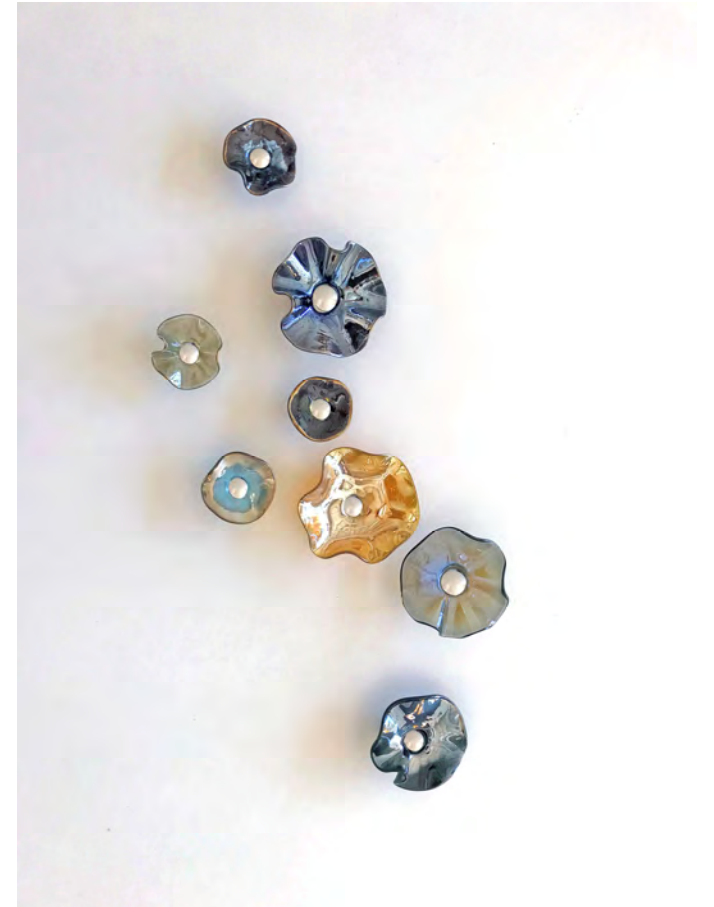

## FLORA

Delicate and refined FLORA resembles a blooming flower. It can be arranged in many configurations, in a tight, dense, cluster, or scattered over a larger area. Each FLORA mounts individual-ly with a 1" aluminum standoff mounting bracket.

### SIZE:

MINI 4"D

SMALL 6"D

MEDIUM 9"D

LARGE 12"D

### COLOURS

*\*Also available in one of our custom single colours in either the etched (E), shiny (S) or mirrored (M) finish. (See colour chart.)*