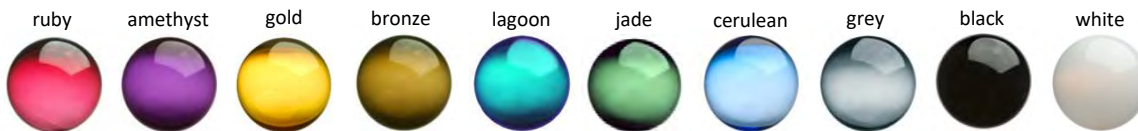

## FLORA

Delicate and refined FLORA resembles a blooming flower. It can be arranged in many configurations, in a tight, dense, cluster, or scattered over a larger area. Each FLORA mounts individual-ly with a 1" aluminum standoff mounting bracket.

### SIZE:

MINI 4"D

SMALL 6"D

MEDIUM 9"D

LARGE 12"D

### COLOURS

*\*Also available in one of our custom single colours in either the etched (E), shiny (S) or mirrored (M) finish. (See colour chart.)*

### BLENDED COLOURS