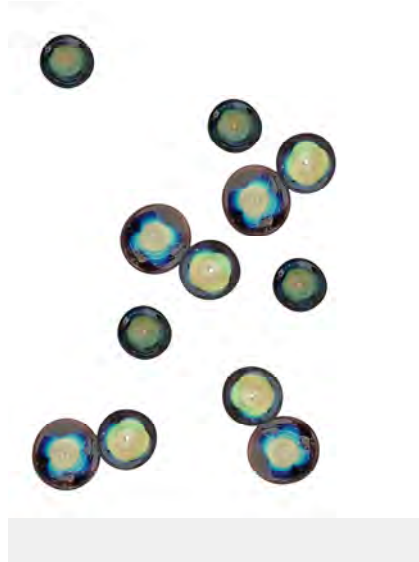

## STRATA

STRATA has a clean, modern look. Ideal for areas that require a low clearance, STRATA is a blown disk with a flat profile. It can be arranged in many configurations, as a cluster, scattered over an area or layered. Each STRATA comes with a 1" aluminum standoff mounting bracket.

### STRARA

SIZE diameter x height

<b>mini</b>	4"D
<b>small</b>	6"D
<b>medium</b>	9"D
<b>large</b>	14"D
<b>x large</b>	18"D

### SINGLE COLOURS

*\*Also available in one of our custom single colours in either the etched (E), shiny (S) or mirrored (M) finish. (See colour chart.)*

### BLENDED COLOURS