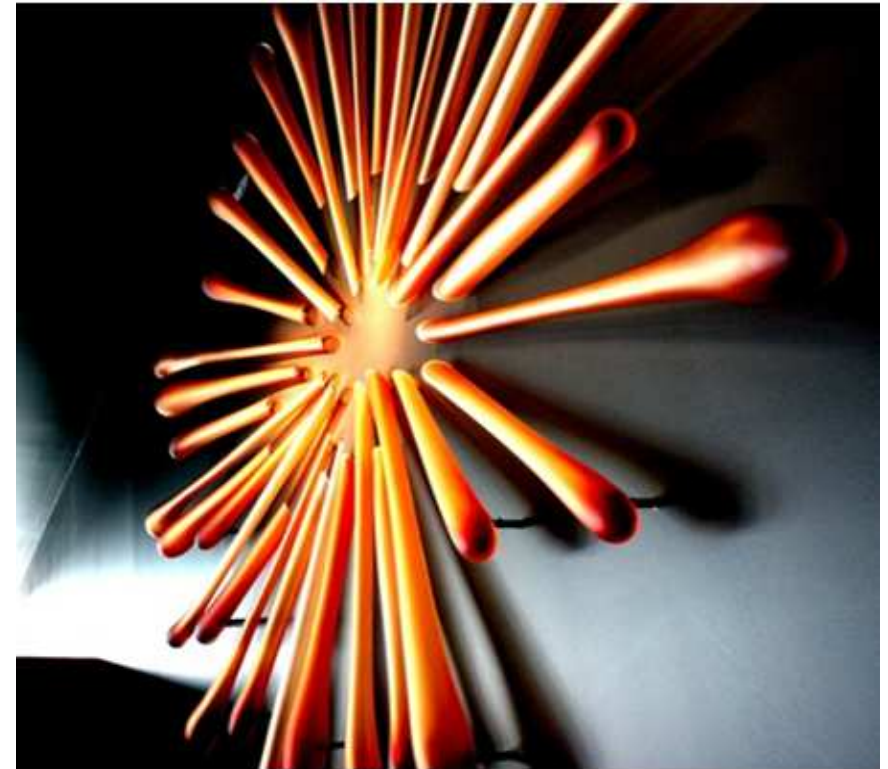

WALL TUBES

WALL TUBES are long elegant shapes that can be arranged on either exterior or interior walls in many custom configurations. Each TUBE comes with our security bracket (suitable for commercial and high traffic areas). Because these are free blown, custom sizes are available as well as custom wall mounts for different substrates. Contact us for an arrangement designed for your space.

SIZE length x width

mini	20" X 4"
small	20" X 4"
small	20" X 4"
medium	24" X 4"
large	28" X 4"
x large	34" X 4"

SINGLE COLOURS

MIRRORED COLOURS

**Also available in one of our custom single colours in either the etched (E), shiny (S) or mirrored (M) finish. (See colour chart.)*