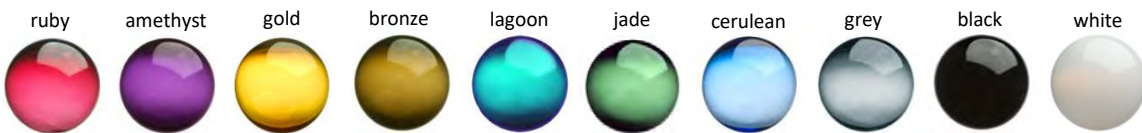

ITEM	NAME	SIZE	DIMENSION	FINISH	SKU	SHINY	ETCHED	MIRRORED
------	------	------	-----------	--------	-----	-------	--------	----------

ZERO GRAVITY DROP 1	medium	12"X4.5"	shiny/etched/mirrored	GD1 - M - S/E/M	y	y	y
---------------------	--------	----------	-----------------------	-----------------	---	---	---

ZERO GRAVITY DROP 1

SINGLE COLOURS

MIRRORED COLOURS

**Also available in one of our custom single colours in either the etched (E), shiny (S) or mirrored (M) finish. (See colour chart.)*