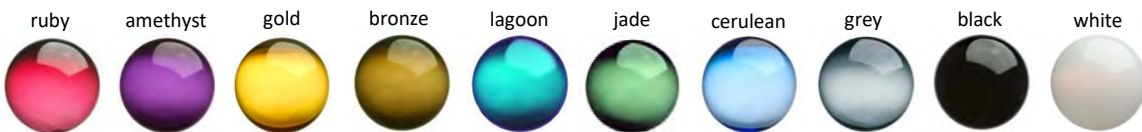

ITEM	NAME	SIZE	DIMENSION	FINISH	SKU	SHINY	ETCHED	MIRRORED
------	------	------	-----------	--------	-----	-------	--------	----------

ZERO GRAVITY DROP 2	medium	12"X6"	shiny/etched/mirrored	GD2 - M - S/E/M	y	y	y
---------------------	--------	--------	-----------------------	-----------------	---	---	---

## ZERO GRAVITY DROP 2

### SINGLE COLOURS

### MIRRORED COLOURS

*\*Also available in one of our custom single colours in either the etched (E), shiny (S) or mirrored (M) finish. (See colour chart.)*