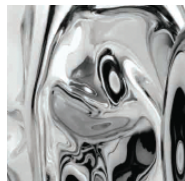

WALL DIAMOND

Sculptural Interior Design Accessories

Welcoming Art Into the Realm of Daily Life

DIAMOND has a crisp, modern look. It can be arranged in many configurations, as a cluster, scattered over an area or in a linear grouping. DIAMOND follows Soffi's design theme of interior jewelry. Available in many colours and finishes.

With the theme in mind of Scale Through Multiples, these designs are wall mounted, unique sculptures which incorporate designs from our Studio Line. Each configuration can have a small or large cluster. Suitable for both commercial and residential spaces, WALL ELEMENTS enhances both indoor and outdoor environments.

Available in sizes 6"L, and 9"L, in the shiny or mirrored finish.

*see COLOUR CHART for available options.

mirrored