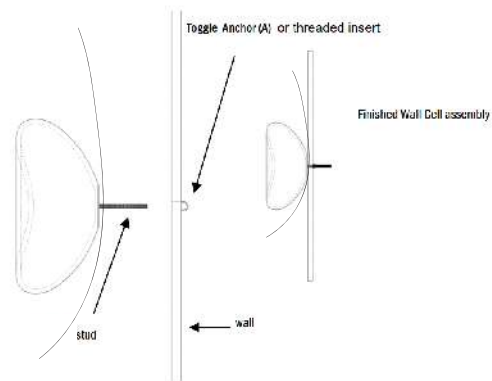

WALL FLORA

Delicate and refined, FLORA resembles a blooming flower. It can be arranged in many configurations; in a tight, dense, cluster, or scattered over a larger area. Each FLORA is made with a round blown glass centre in many colour options and finishes and can also include a second FLORA layer to add interest and texture to the installation.

Please inquire to have us design a custom configuration for your space.

With the theme in mind of Scale Through Multiples, these designs are wall mounted, unique sculptures which incorporate designs from our Studio Line. Each configuration can have a small or large cluster. Suitable for both commercial and residential spaces, WALL ELEMENTS enhances both indoor and outdoor environments.

Available in 4"D, 6"D, 9"D, 12"D and 16"D in a single layer or double layer. The Flora is made in the shiny finish with options for shiny, etched, mirrored or pearl centre.

shiny

etched

mirrored

pearl

shiny