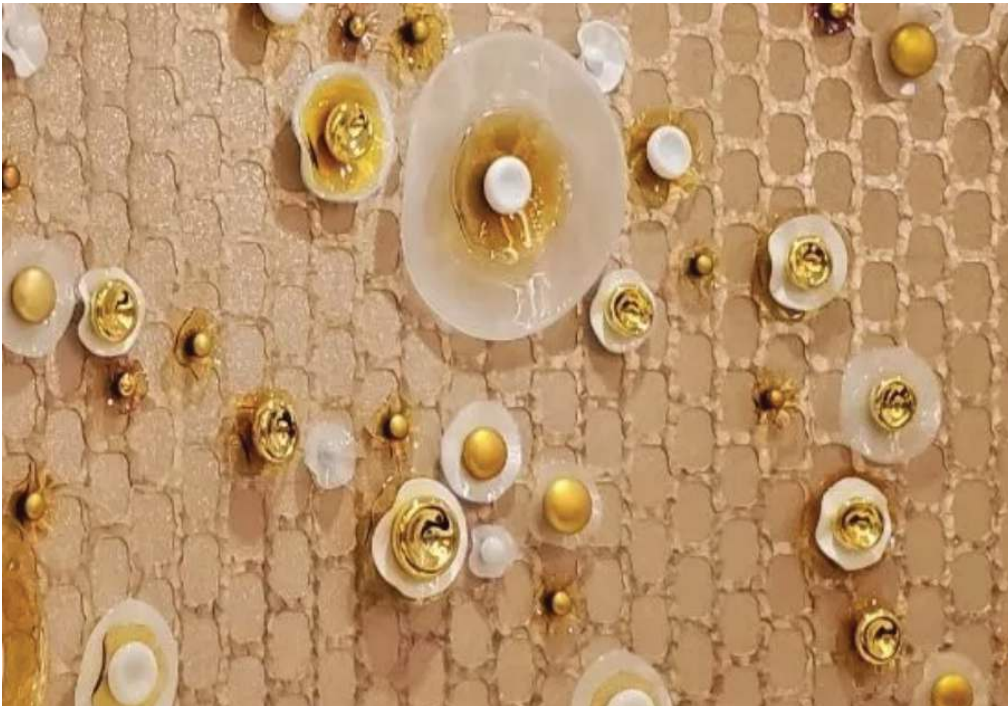

WALL FLORA

Delicate and refined, FLORA resembles a blooming flower. It can be arranged in many configurations; in a tight, dense, cluster, or scattered over a larger area. Each FLORA is made with a round blown glass centre in many colour options and finishes and can also include a second FLORA layer to add interest and texture to the installation.

Please inquire to have us design a custom configuration for your space.

With the theme in mind of Scale Through Multiples, these designs are wall mounted, unique sculptures which incorporate designs from our Studio Line. Each configuration can have a small or large cluster. Suitable for both commercial and residential spaces, WALL ELEMENTS enhances both indoor and outdoor environments.

Available in 4"D, 6"D, 9"D, 12"D and 16"D in a single layer or double layer. The Flora is made in the shiny finish with options for shiny, etched, mirrored or pearl centre.

shiny

etched

mirrored

pearl

shiny