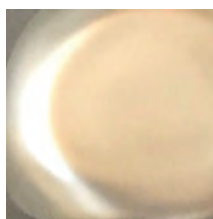

Sculptural Interior Design Accessories

Welcoming Art Into the Realm of Daily Life

AGI, or mackerel is named from one of our favourite fish. Agi sits low on a table with a raised base that makes the vase appear as if it's floating.

AGI

AG - SM - S - RC	AGI, SMALL 9"D	SHINY
AG - SM - E - RC	AGI, SMALL 9"D	ETCHED
AG - SM - M - RC	AGI, SMALL 9"D	MIRRORED
AG - SM - P - RC	AGI, SMALL 9"D	PEARL

AG - M - S - RC	AGI, MEDIUM 12"D	SHINY
AG - M - E - RC	AGI, MEDIUM 12"D	ETCHED
AG - M - M - RC	AGI, MEDIUM 12"D	MIRRORED
AG - M - P - RC	AGI, MEDIUM 12"D	PEARL

AG - L - S - RC	AGI, LARGE 16"D	SHINY
AG - L - E - RC	AGI, LARGE 16"D	ETCHED
AG - L - M - RC	AGI, LARGE 16"D	MIRRORED
AG - L - P - RC	AGI, LARGE 16"D	PEARL

shiny

etched

mirrored

pearl

*available in a wide range of colours
see colour chart for selection