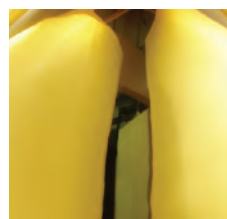

Sculptural Interior Design Accessories

Welcoming Art Into the Realm of Daily Life

AGI, or mackerel is named from one of our favourite fish. Agi sits low on a table with a raised base that makes the vase appear as if it's floating.

AGI

AG - SM - S - RC	AGI, SMALL 9"D	SHINY
AG - SM - E - RC	AGI, SMALL 9"D	ETCHED
AG - SM - M - RC	AGI, SMALL 9"D	MIRRORED
AG - SM - P - RC	AGI, SMALL 9"D	PEARL

AG - M - S - RC	AGI, MEDIUM 12"D	SHINY
AG - M - E - RC	AGI, MEDIUM 12"D	ETCHED
AG - M - M - RC	AGI, MEDIUM 12"D	MIRRORED
AG - M - P - RC	AGI, MEDIUM 12"D	PEARL

AG - L - S - RC	AGI, LARGE 16"D	SHINY
AG - L - E - RC	AGI, LARGE 16"D	ETCHED
AG - L - M - RC	AGI, LARGE 16"D	MIRRORED
AG - L - P - RC	AGI, LARGE 16"D	PEARL

shiny

etched

mirrored

pearl

*available in a wide range of colours
see colour chart for selection