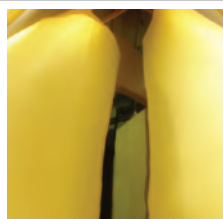

Sculptural Interior Design Accessories

Welcoming Art Into the Realm of Daily Life

PETAL references the soft curve of a flower petal. The etched and pearl finish emits a velvety smooth luminescence while the shiny or mirrored shows off its smooth shape.

PETAL

P - SM - S - T	PETAL, SMALL 12"H	SHINY
P - SM - E - T	PETAL, SMALL 12"H	ETCHED
P - SM - M - T	PETAL, SMALL 12"H	MIRRORED
P - SM - P - T	PETAL, SMALL 12"H	PEARL
P - L - S - T	PETAL, LARGE 24"H	SHINY
P - L - E - T	PETAL, LARGE 24"H	ETCHED
P - L - M - T	PETAL, LARGE 24"H	MIRRORED
P - L - P - T	PETAL, LARGE 24"H	PEARL
P - XL - S - T	PETAL, EXTRA LARGE 36"H	SHINY
P - XL - E - T	PETAL, EXTRA LARGE 36"H	ETCHED
P - XL - M - T	PETAL, EXTRA LARGE 36"H	MIRRORED
P - XL - P - T	PETAL, EXTRA LARGE 36"H	PEARL

shiny

etched

mirrored

pearl

*available in a wide range of colours
see colour chart for selection