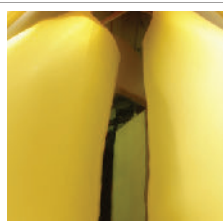

POSITIVE GRAVITY DROP , 10"H  
POSITIVE GRAVITY DROP , 10"H  
POSITIVE GRAVITY DROP , 10"H  
POSITIVE GRAVITY DROP , 10"H

SHINY  
ETCHED  
MIRRORED  
PEARL

Negative Drop

GD1

Positive Drop

GD2

shiny

etched