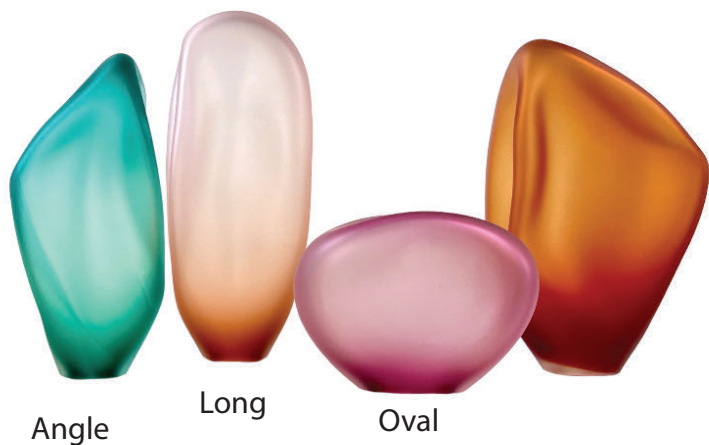

shiny

etched

mirrored

pearl

\*available in a wide range of colours  
see colour chart for selection

# Sculptural Interior Design Accessories

Welcoming Art Into the Realm of Daily Life

SHAPES collection are an exploration of forms in Oval, Angle and Long. Tactile and juicy, SHAPES begged to be touched.