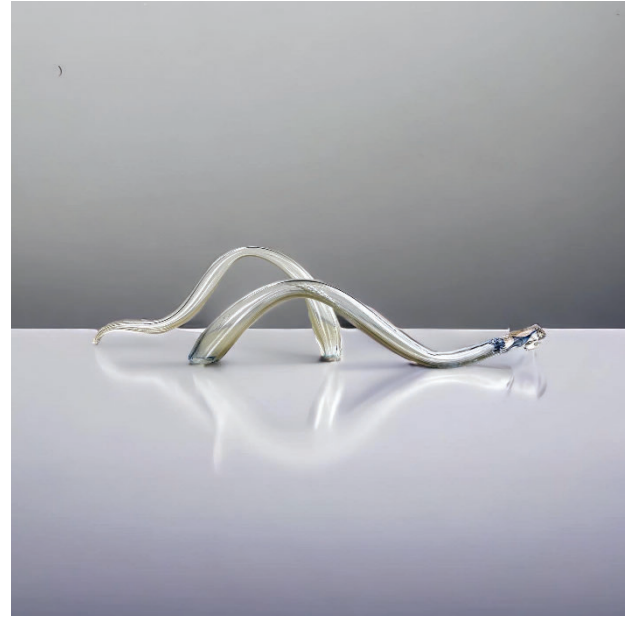

Sculptural Interior Design Accessories

Welcoming Art Into the Realm of Daily Life

CURVES move in synchronization referencing a wavelength or frequency. Shown in linear groupings or as a standalone sculpture, CURVES are long and low tabletop sculptures.

CURVES

CR - SM - S - T	CURVES, SMALL 20"L	SHINY
CR - SM - E - T	CURVES, SMALL 20"L	ETCHED
CR - SM - M - T	CURVES, SMALL 20"L	MIRRORED
CR - SM - P - T	CURVES, SMALL 20"L	PEARL
CR - M - S - T	CURVES, MEDIUM 28"L	SHINY
CR - M - E - T	CURVES, MEDIUM 28"L	ETCHED
CR - M - M - T	CURVES, MEDIUM 28"L	MIRRORED
CR - M - P - T	CURVES, MEDIUM 28"L	PEARL
CR - L - S - T	CURVES, LARGE 36"L	SHINY
CR - L - E - T	CURVES, LARGE 36"L	ETCHED
CR - L - M - T	CURVES, LARGE 36"L	MIRRORED
CR - L - P - T	CURVES, LARGE 36"L	PEARL

shiny

etched

mirrored

pearl

*available in a wide range of colours
see colour chart for selection