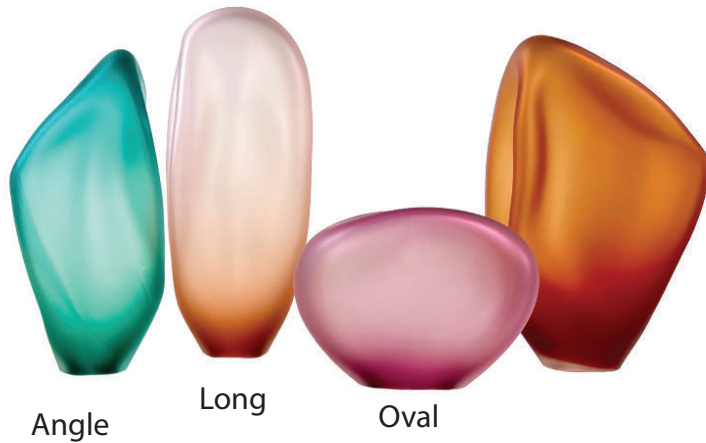

Sculptural Interior Design Accessories

Welcoming Art Into the Realm of Daily Life

SHAPES collection are an exploration of forms in Oval, Angle and Long. Tactile and juicy, SHAPES begged to be touched.

SHAPES

SHA - SM - S - T SHAPES ANGLE, SMALL 12"H SHINY
 SHA - SM - E - T SHAPES ANGLE, SMALL 12"H ETCHED
 SHA - SM - M - T SHAPES ANGLE, SMALL 12"H MIRRORED
 SHA - SM - P - T SHAPES ANGLE, SMALL 12"H PEARL

SHA - M - S - T SHAPES ANGLE, MEDIUM 16"H SHINY
 SHA - M - E - T SHAPES ANGLE, MEDIUM 16"H ETCHED
 SHA - M - M - T SHAPES ANGLE, MEDIUM 16"H MIRRORED
 SHA - M - P - T SHAPES ANGLE, MEDIUM 16"H PEARL

SHA - L - S - T SHAPES ANGLE, LARGE 24"H SHINY
 SHA - L - E - T SHAPES ANGLE, LARGE 24"H ETCHED
 SHA - L - M - T SHAPES ANGLE, LARGE 24"H MIRRORED
 SHA - L - P - T SHAPES ANGLE, LARGE 24"H PEARL

SHL - SM - S - T SHAPES LONG, SMALL 12"H SHINY
 SHL - SM - E - T SHAPES LONG, SMALL 12"H ETCHED
 SHL - SM - M - T SHAPES LONG, SMALL 12"H MIRRORED
 SHL - SM - P - T SHAPES LONG, SMALL 12"H PEARL

shiny

etched

mirrored

pearl

*available in a wide range of colours
 see colour chart for selection