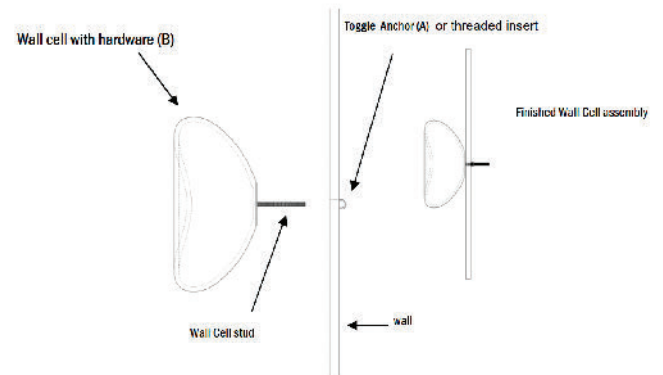

Sculptural Interior Design Accessories

Welcoming Art Into the Realm of Daily Life

WALL CELLS are pillow-like organic shapes that can be arranged on either exterior or interior walls in many custom configurations. Each CELL comes with our security bracket (suitable for commercial and high traffic areas). Because these are free blown, custom sizes are available as well as custom wall mounts for different substrates, such as behind water features.

Let our design team sketch out an arrangement for your space.

With the theme in mind of Scale Through Multiples, these designs are wall mounted, unique sculptures which incorporate designs from our Studio Line. Each configuration can have a small or large cluster. Suitable for both commercial and residential spaces, WALL ELEMENTS enhances both indoor and outdoor environments.

Available in sizes 4"D, 6"D, 9"D, 12"D and 16"D in shiny, etched, mirrored or pearl finish.

*see COLOUR CHART for available options.