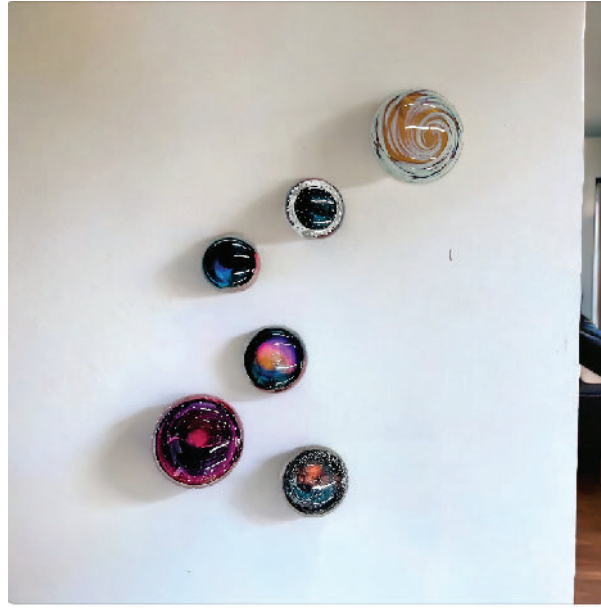

Welcoming Art Into the Realm of Daily Life

Wall mounted PETALS float gently, creating a 3D design element to interior spaces. Crafted from hot formed flat glass, this wall art is designed to resemble delicate petals that curve and overlap, creating a three-dimensional effect.

The combination of clear and frosted glass adds depth and texture to the piece, creating a subtle interplay of light and shadow that changes with the angle of view. Mounted with a small security pin, these elements are light and airy.

Let our design team customize an installation for your space.

Available in sizes 4"L, 6"L, 9"L, 14"L.

*see COLOUR CHART for available options.

STANDOFF CAP HARDWARE available in the following metal finishes:
polished chrome, brushed stainless, matte black, gun metal, satin chrome, polished brass

shiny

WALL ORBITS

Sculptural Interior Design Accessories

Welcoming Art Into the Realm of Daily Life

ORBITS are small and optically unique blown glass wall elements made in an array of colours and patterns.