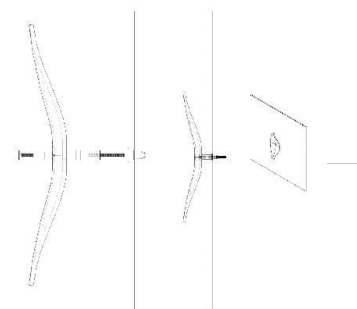

Let our design team customize an installation for your space.

Available in sizes 4"L, 6"L, 9"L, 14"L.

*see COLOUR CHART for available options.

STANDOFF CAP HARDWARE available in the following metal finishes:
polished chrome, brushed stainless, matte black, gun metal, satin chrome, polished brass

shiny

WALL ORBITS

Sculptural Interior Design Accessories

Welcoming Art Into the Realm of Daily Life

ORBITS are small and optically unique blown glass wall elements made in an array of colours and patterns.