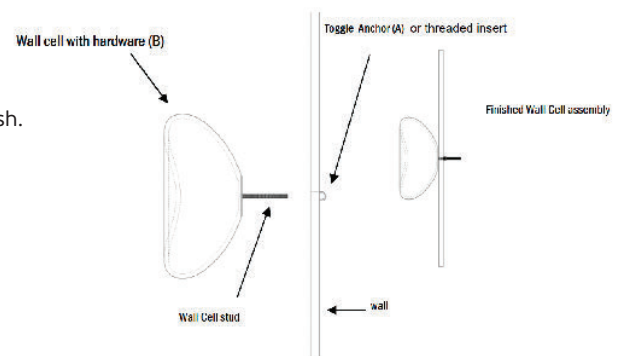

*see COLOUR CHART for available options.

shiny

etched

mirrored

pearl

WALL HALO

Sculptural Interior Design Accessories

Welcoming Art Into the Realm of Daily Life

WALL HALO are round organic shapes with a folded thick lip. Each HALO comes with a 1" standoff mounting bracket. The design is simple, organic and utilizes the philosophy of composition and scale through multiples.