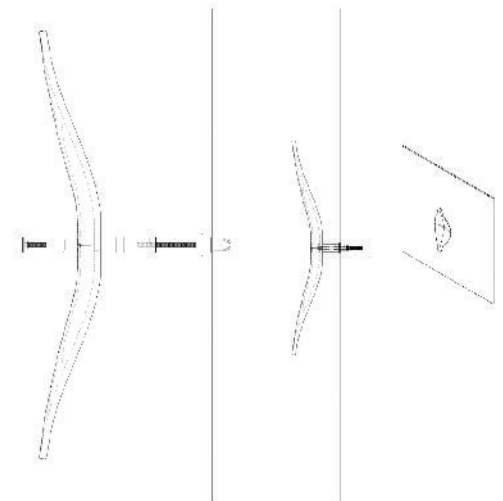

WALL STRATA

Sculptural Interior Design Accessories

Welcoming Art Into the Realm of Daily Life

STRATA has a clean, modern look with a low profile. The simplicity of its form makes a perfect canvas for blended colours and layering the pieces. It can be arranged in many configurations, as a cluster, scattered over an area or layered. Each STRATA comes with a 1" aluminum standoff mounting bracket. Available in many colours and finishes, custom sizes available.

With the theme in mind of Scale Through Multiples, these designs are wall mounted, unique sculptures which incorporate designs from our Studio Line. Each configuration can have a small or large cluster. Suitable for both commercial and residential spaces, WALL ELEMENTS enhances both indoor and outdoor environments.

Available in sizes 4"D, 6"D, 14"D, 18"D in the shiny finish.

*see COLOUR CHART for available options.

STANDOFF HARDWARE available in the following metal finishes:

polished chrome, brushed stainless, matte black, gun metal, satin chrome, polished brass