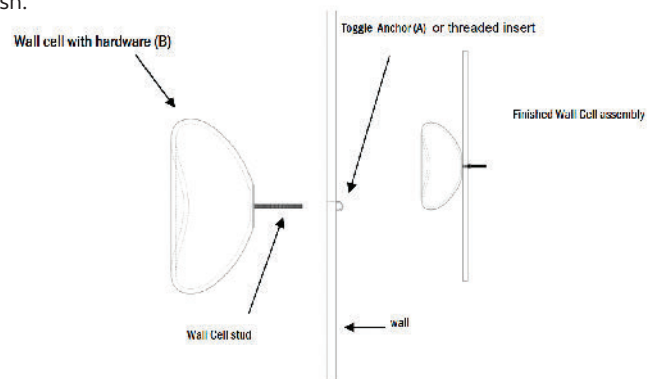

shiny

etched

mirrored

pearl