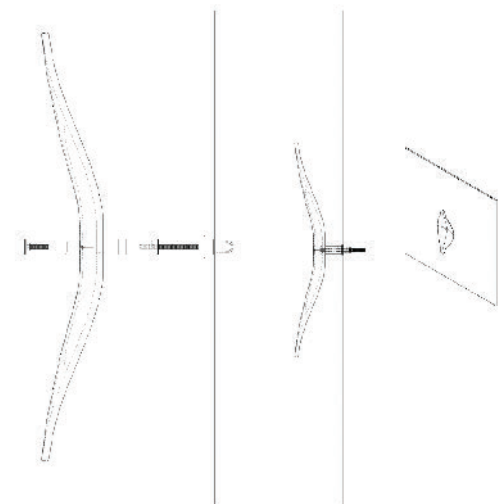

Sculptural Interior Design Accessories

Welcoming Art Into the Realm of Daily Life

WALL LEAVES are hand blown organic shapes that resemble a leaf. Each LEAF comes with a 1" standoff mounting bracket. The design is simple, organic and utilizes the philosophy of composition and scale through multiples.

Let our design team sketch out an arrangement for your space.

With the theme in mind of Scale Through Multiples, these designs are wall mounted, unique sculptures which incorporate designs from our Studio Line. Each configuration can have a small or large cluster. Suitable for both commercial and residential spaces, WALL ELEMENTS enhances both indoor and outdoor environments

Available in sizes 9"L, 12"L, 16"L, 22"L and 30"L in the shiny finish.

*see COLOUR CHART for available options.

STANDOFF HARDWARE is available in the following metal finishes:
chrome, brushed stainless, matte black, gun metal, satin chrome, polished brass