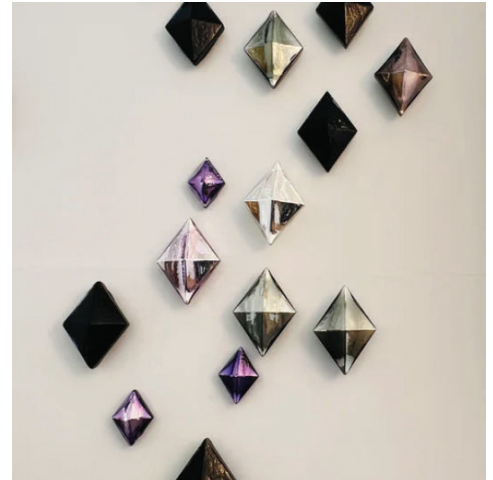

Available in sizes 9"L, 12"L, 16"L, 22"L and 30"L in the shiny finish.

*see COLOUR CHART for available options.

STANDOFF HARDWARE is available in the following metal finishes:
chrome, brushed stainless, matte black, gun metal, satin chrome, polished brass

shiny

WALL DIAMOND

Sculptural Interior Design Accessories

Welcoming Art Into the Realm of Daily Life

DIAMOND has a crisp, modern look. It can be arranged in many configurations, as a cluster, scattered over an area or in a linear grouping. DIAMOND follows Soffi's design theme of interior jewelry. Available in many colours and finishes.