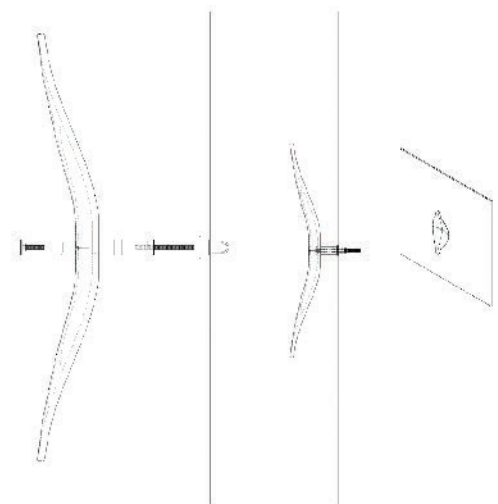

Sculptural Interior Design Accessories

Welcoming Art Into the Realm of Daily Life

WALL HALO are round organic shapes with a folded thick lip. Each HALO comes with a 1" standoff mounting bracket. The design is simple, organic and utilizes the philosophy of composition and scale through multiples.

Let our design team sketch out an arrangement for your space.

With the theme in mind of Scale Through Multiples, these designs are wall mounted, unique sculptures which incorporate designs from our Studio Line. Each configuration can have a small or large cluster. Suitable for both commercial and residential spaces, WALL ELEMENTS enhances both indoor and outdoor environments. Available in sizes 4"D, 6"D, 14"D, 18"D in the shiny finish.

*see COLOUR CHART for available options.

STANDOFF HARDWARE is available in the following metal finishes: chrome, brushed stainless, matte black, gun metal, satin chrome, polished brass