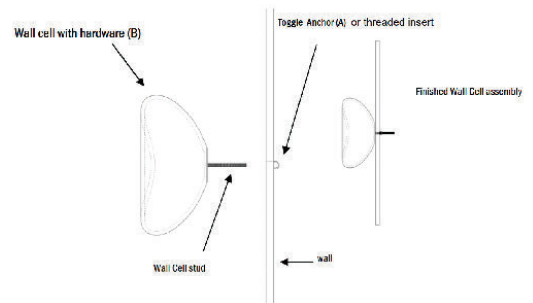

shiny

WALL ORBITS

Sculptural Interior Design Accessories

Welcoming Art Into the Realm of Daily Life

ORBITS are small and optically unique blown glass wall elements made in an array of colours and patterns.

Let our design team customize an installation for your space.

Available in sizes 3", 4" and 5"

*see COLOUR CHART for available options.

shiny