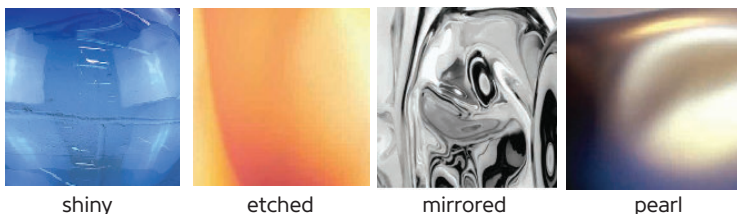

Sculptural Interior Design Accessories

Welcoming Art Into the Realm of Daily Life

WALL CELLS are pillow-like organic shapes that can be arranged on either exterior or interior walls in many custom configurations. Each CELL comes with our security bracket (suitable for commercial and high traffic areas). Because these are free blown, custom sizes are available as well as custom wall mounts for different substrates, such as behind water features.

Let our design team sketch out an arrangement for your space.

With the theme in mind of Scale Through Multiples, these designs are wall mounted, unique sculptures which incorporate designs from our Studio Line. Each configuration can have a small or large cluster. Suitable for both commercial and residential spaces, WALL ELEMENTS enhances both indoor and outdoor environments.

Available in sizes 4"D, 6"D, 9"D, 12"D and 16"D in shiny, etched, mirrored or pearl finish.

*see COLOUR CHART for available options.