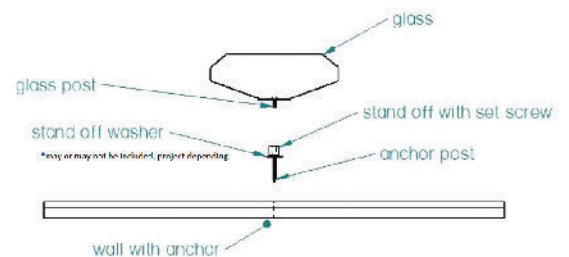

Available in sizes 6"L, and 9"L, in the shiny or mirrored finish.

*see COLOUR CHART for available options.

shiny

mirrored

WALL STRATA

Sculptural Interior Design Accessories

Welcoming Art Into the Realm of Daily Life

STRATA has a clean, modern look with a low profile. The simplicity of its form makes a perfect canvas for blended colours and layering the pieces. It can be arranged in many configurations, as a cluster, scattered over an area or layered. Each STRATA comes with a 1" aluminum standoff mounting bracket. Available in many colours and finishes, custom sizes available.