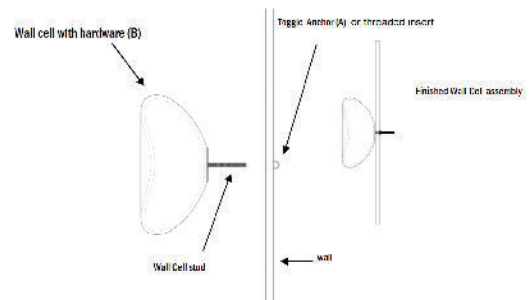

WALL ORBITS

Sculptural Interior Design Accessories

Welcoming Art Into the Realm of Daily Life

ORBITS are small and optically unique blown glass wall elements made in an array of colours and patterns.

Let our design team customize an installation for your space.

Available in sizes 3", 4" and 5"

*see COLOUR CHART for available options.

shiny