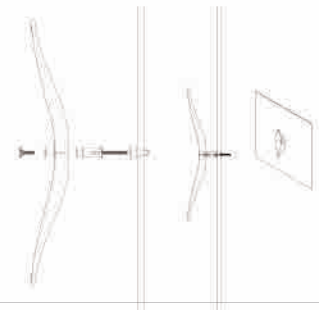

## Sculptural Interior Design Accessories

### *Welcoming Art Into the Realm of Daily Life*

WALL REEDS are hand blown organic shapes with a low profile intended to be arranged in a flowing, linear pattern. Each REED comes with a 1" standoff mounting bracket. The design is simple, organic and utilizes the philosophy of composition and scale through multiples.

Available in sizes 14"L, 24"L  
in the shiny finish.

\*see COLOUR CHART for available options.

STANDOFF HARDWARE is available in the following metal finishes:  
chrome, brushed stainless, matte black, gun metal, satin chrome, polished brass